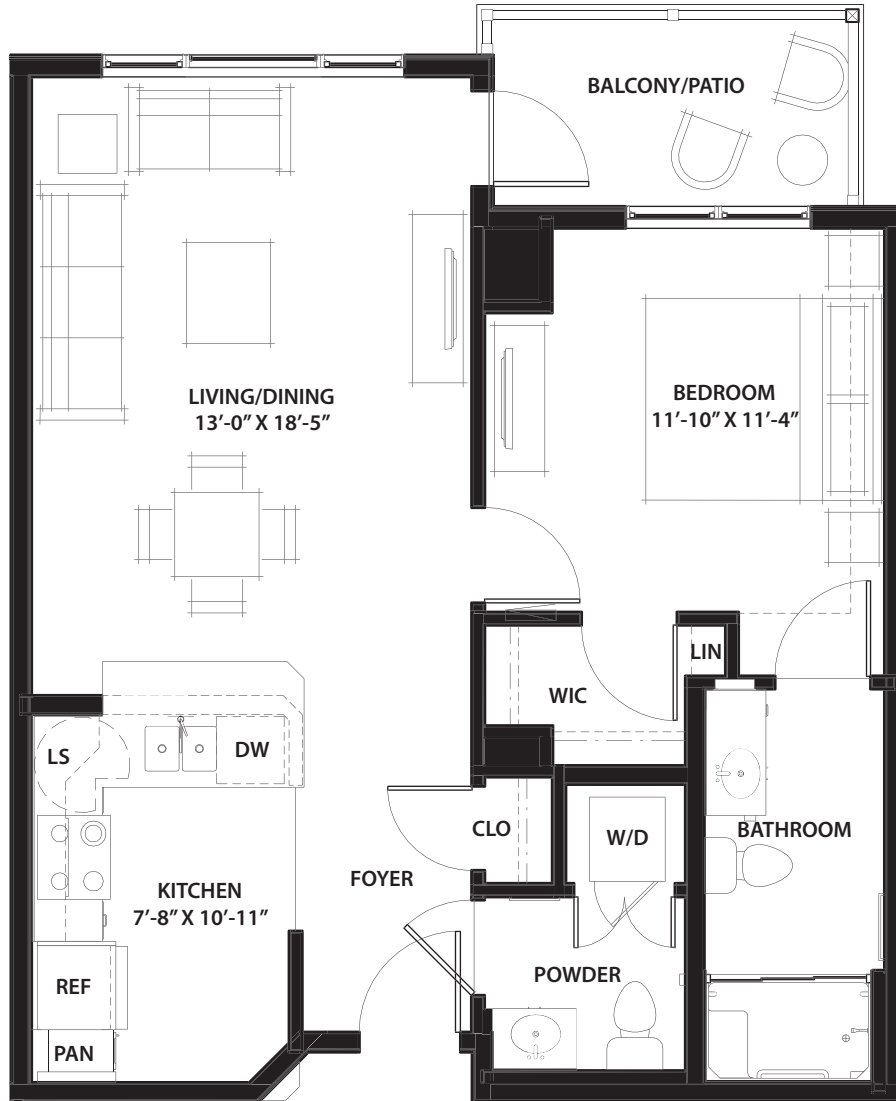

AVALON

One Bedroom

729 sq. ft.

*Details and dimensions may vary slightly

HERON'S KEY

GIG HARBOR

A MEMBER OF EMERALD COMMUNITIES