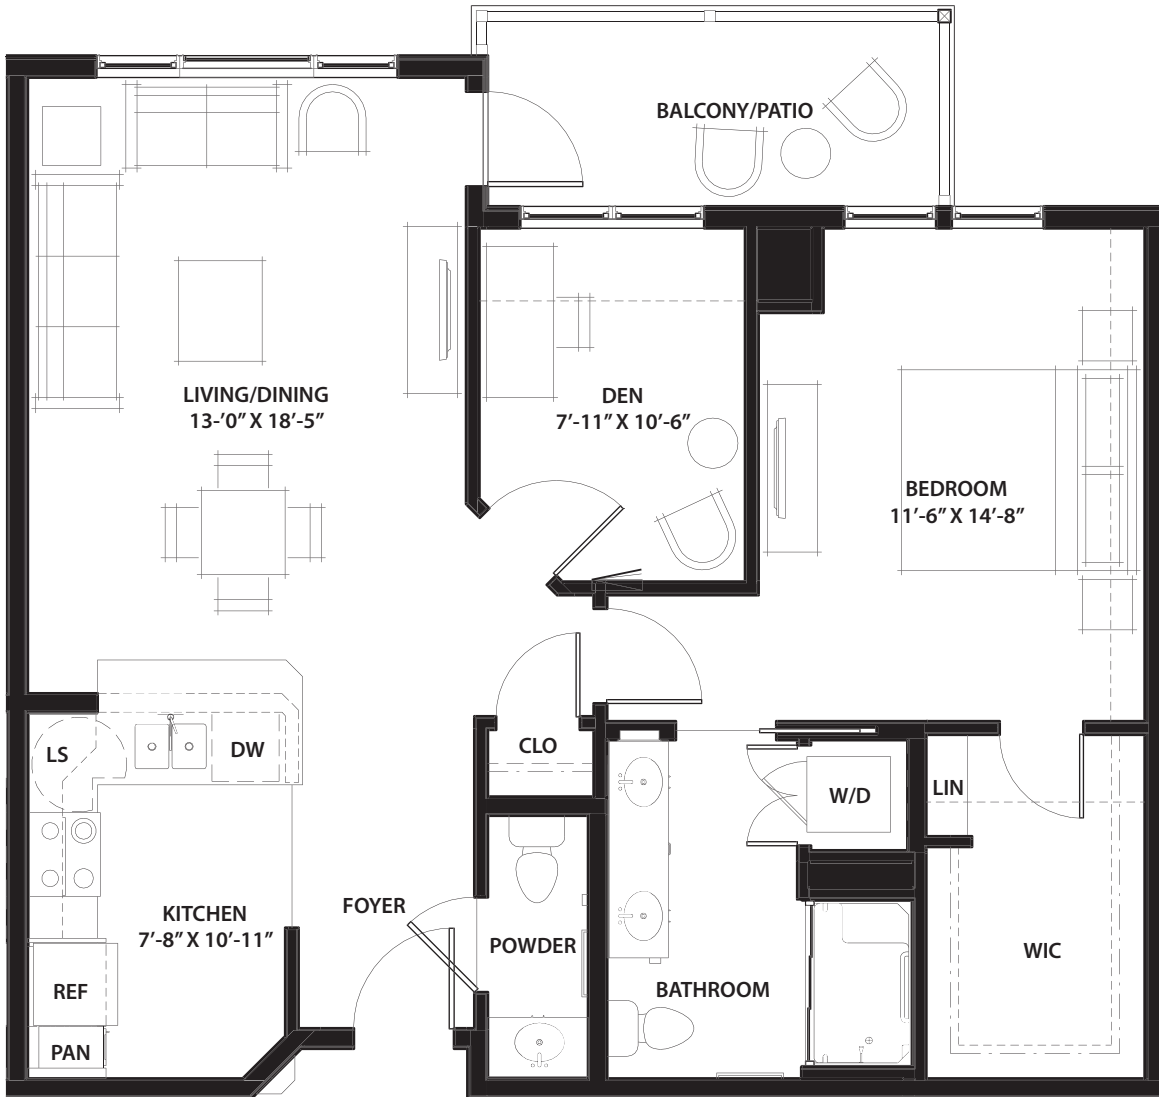

# DISCOVERY

One Bedroom with Den

937 sq. ft.

\*Details and dimensions may vary slightly

HERON'S KEY

GIG HARBOR

A MEMBER OF EMERALD COMMUNITIES