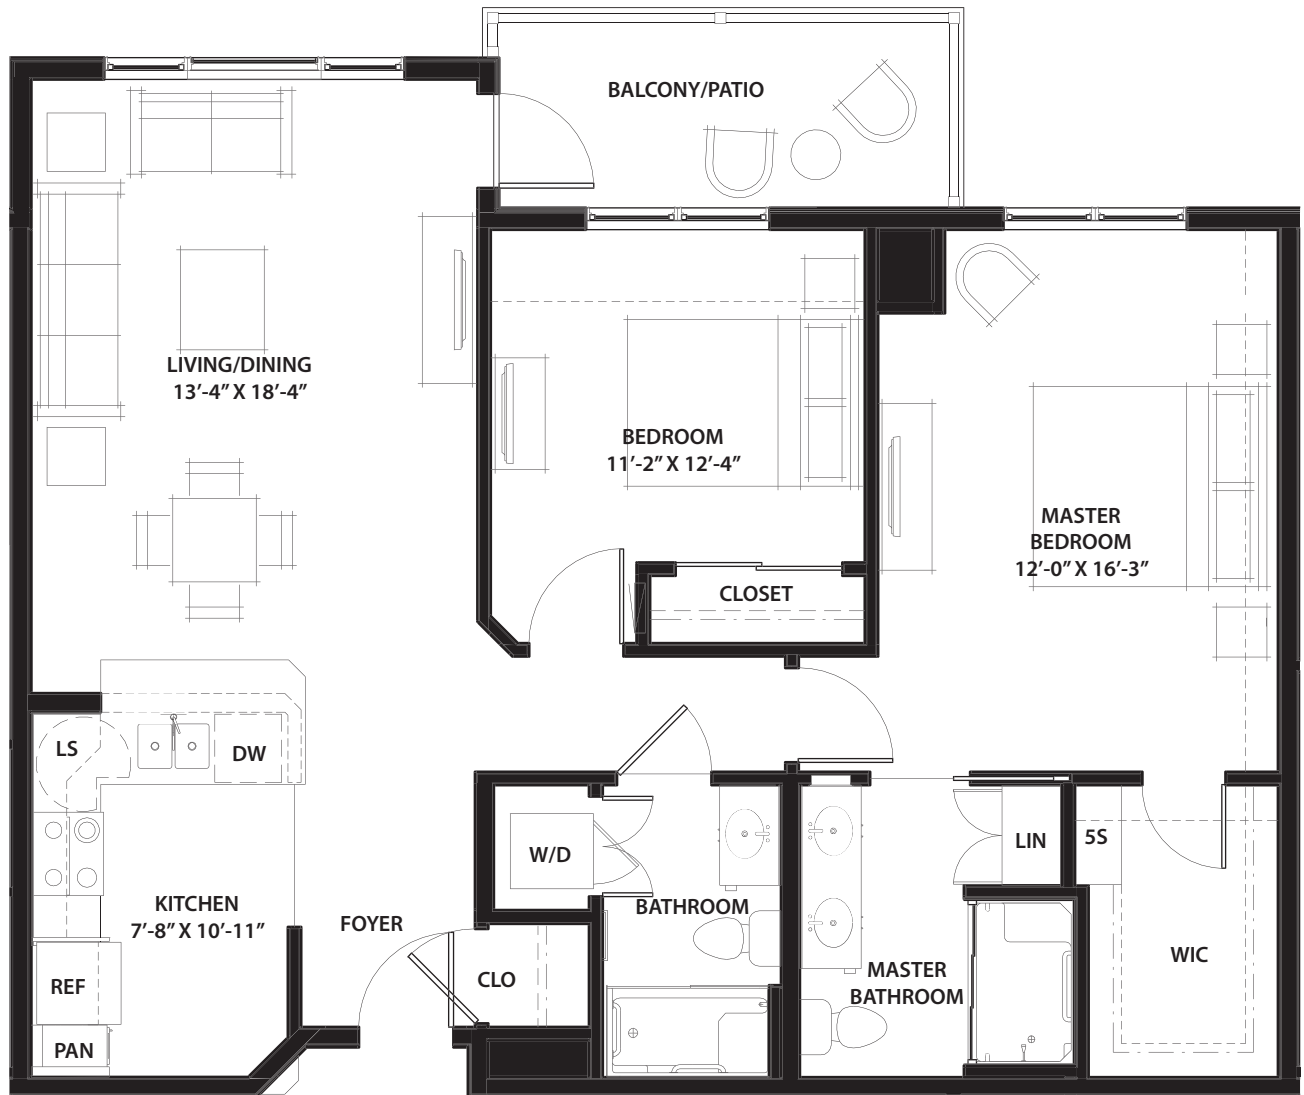

# GLORIANA

Two Bedroom

1043 sq. ft.

\*Details and dimensions may vary slightly

HERON'S KEY

GIG HARBOR

A MEMBER OF EMERALD COMMUNITIES