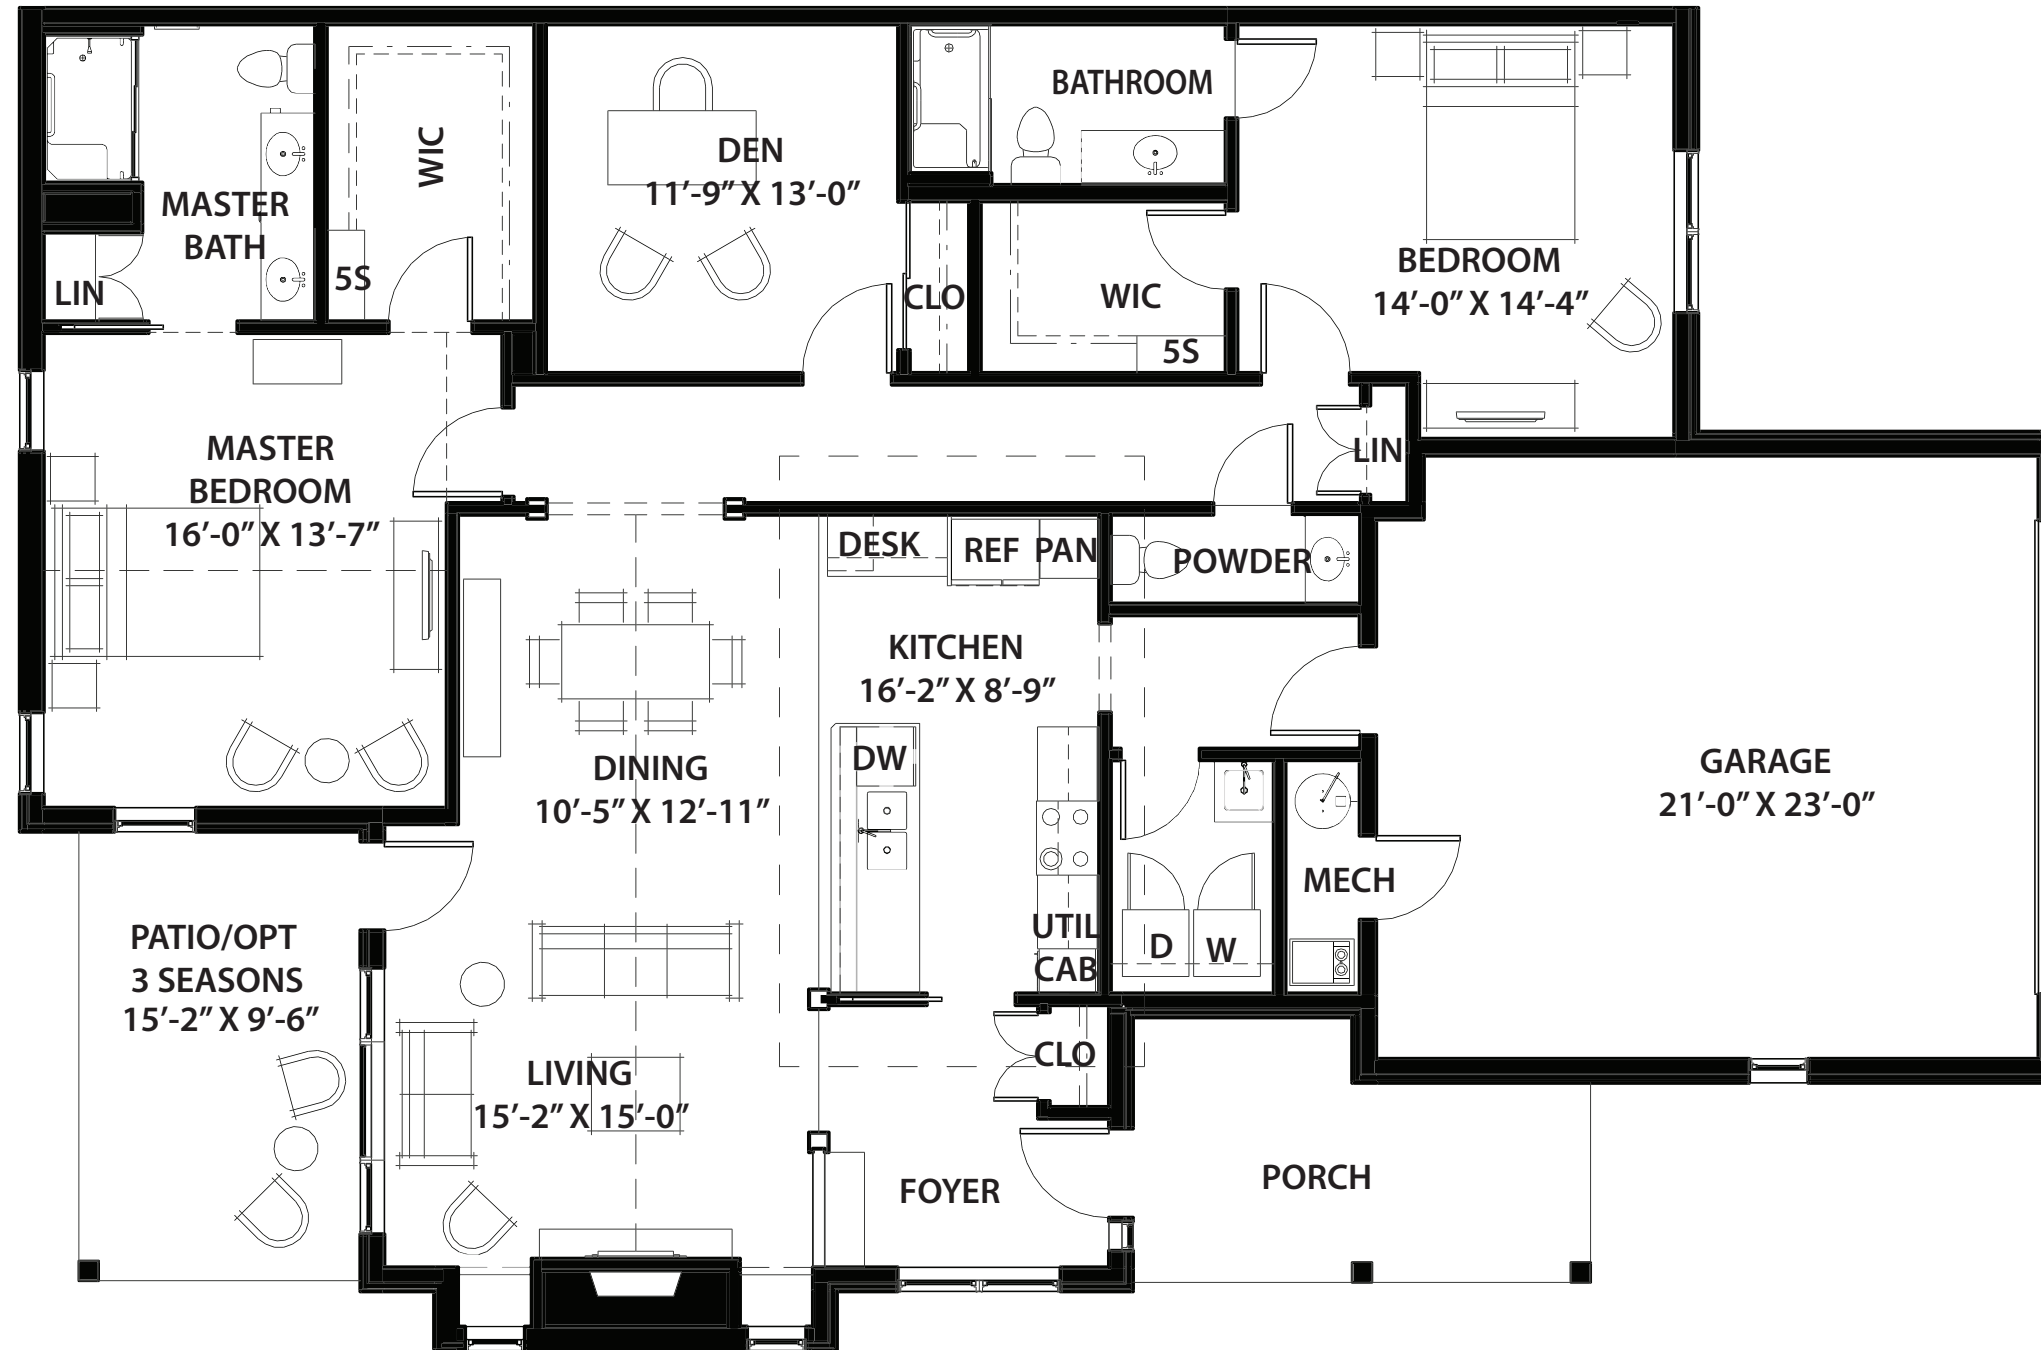

# INDEPENDENCE

Cottage

1800 sq. ft. cottage

\*Details and dimensions may vary slightly

A MEMBER OF EMERALD COMMUNITIES