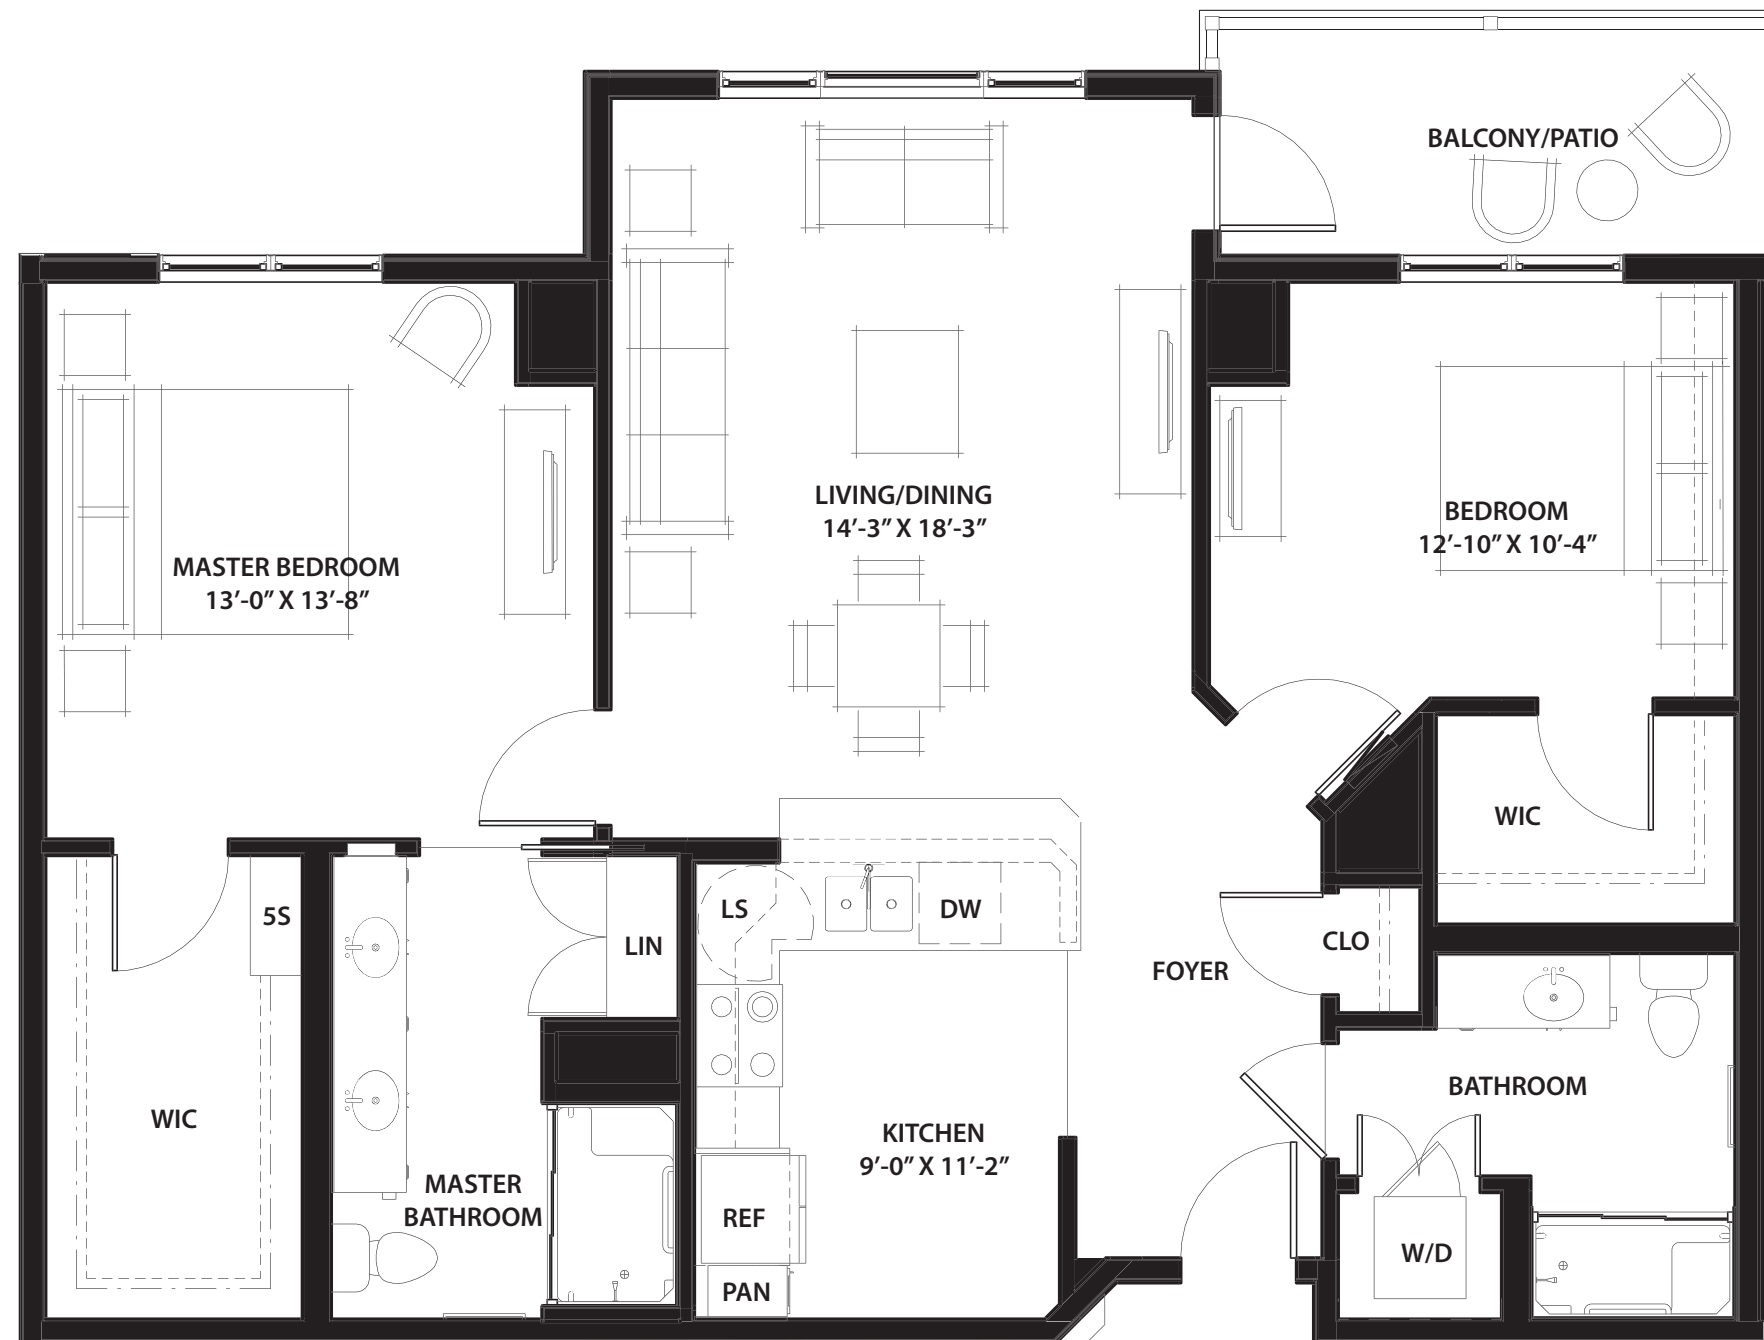

# KALAKALA

Two Bedroom Deluxe

1162 sq. ft.

\*Details and dimensions may vary slightly

A MEMBER OF EMERALD COMMUNITIES