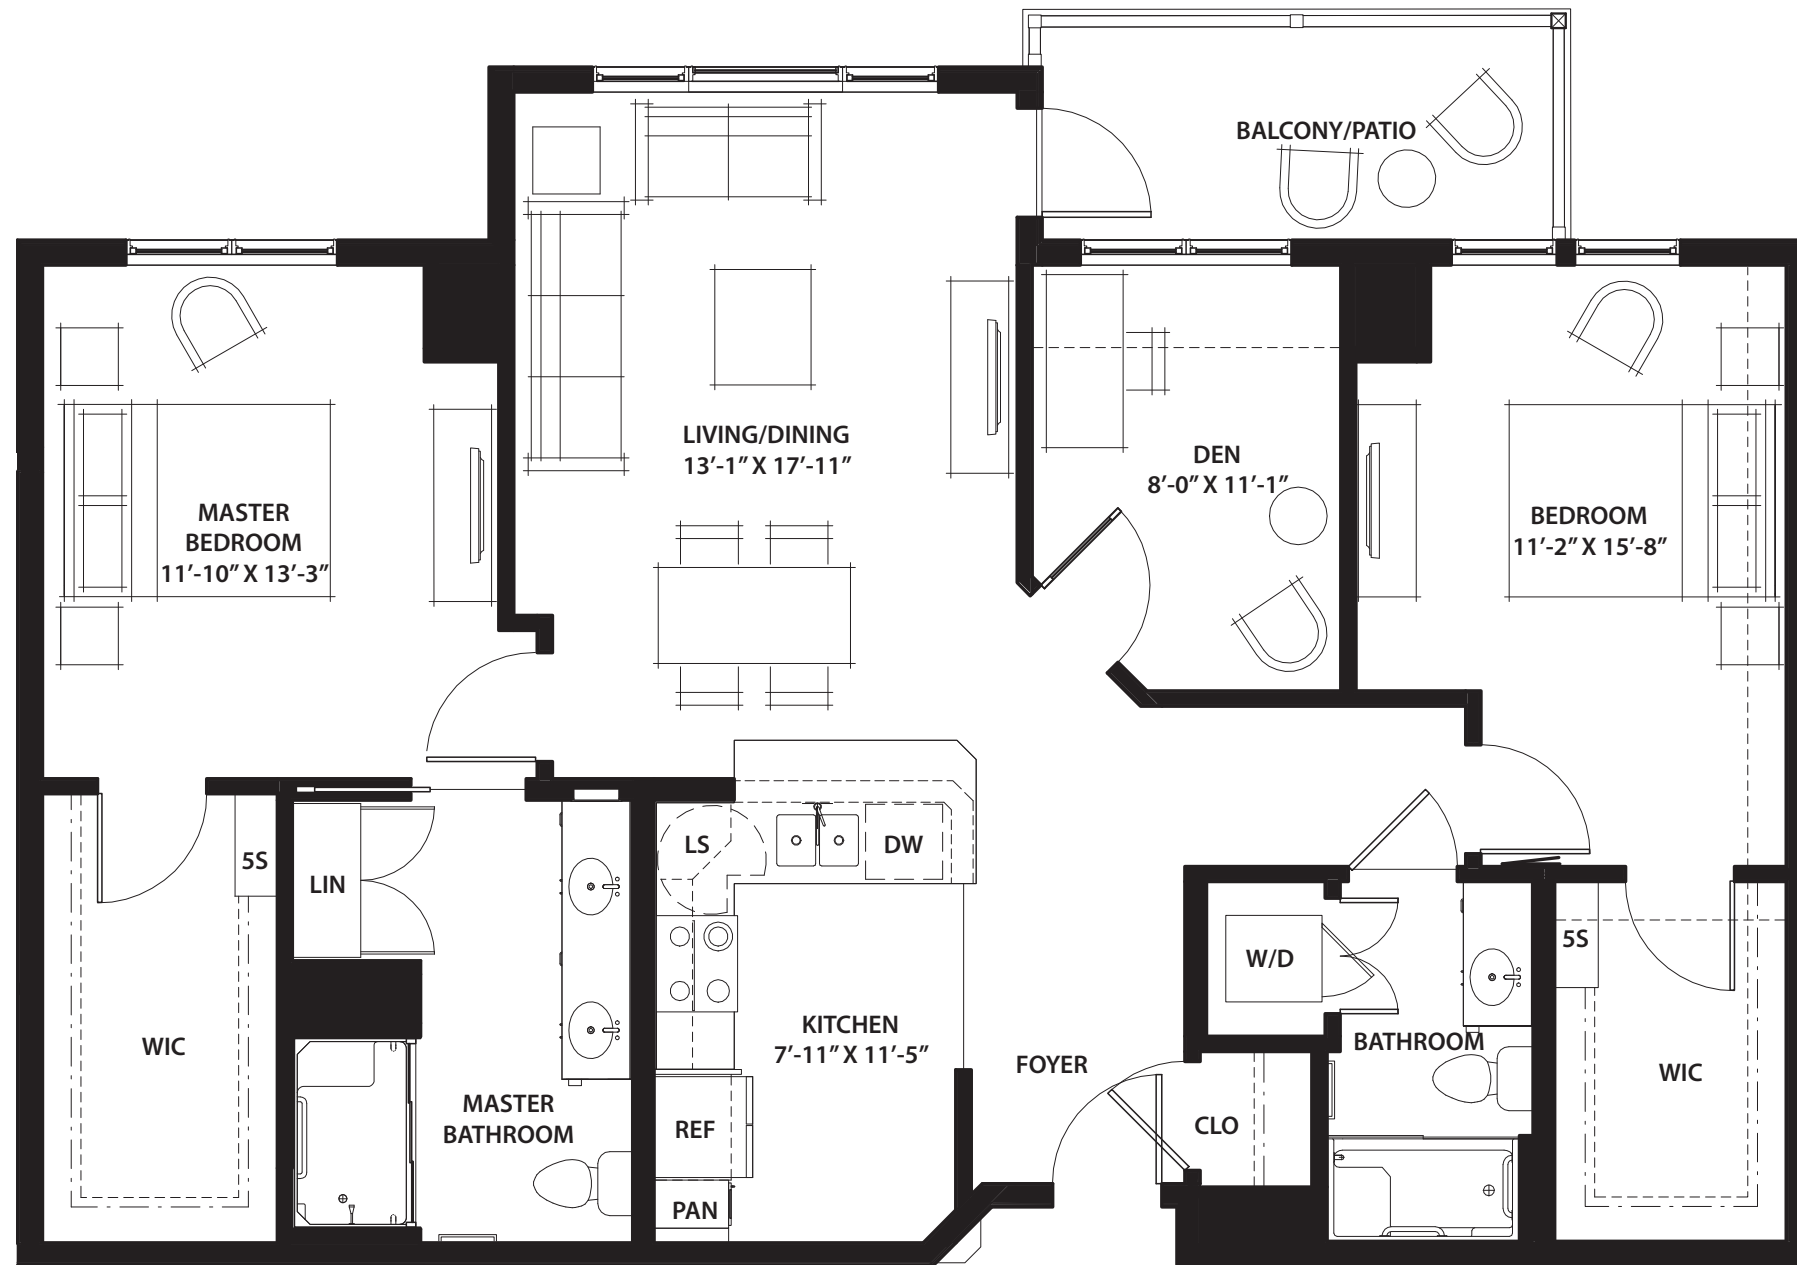

LUCIA

Two Bedroom with Den

1247 sq. ft.

*Details and dimensions may vary slightly

A MEMBER OF EMERALD COMMUNITIES