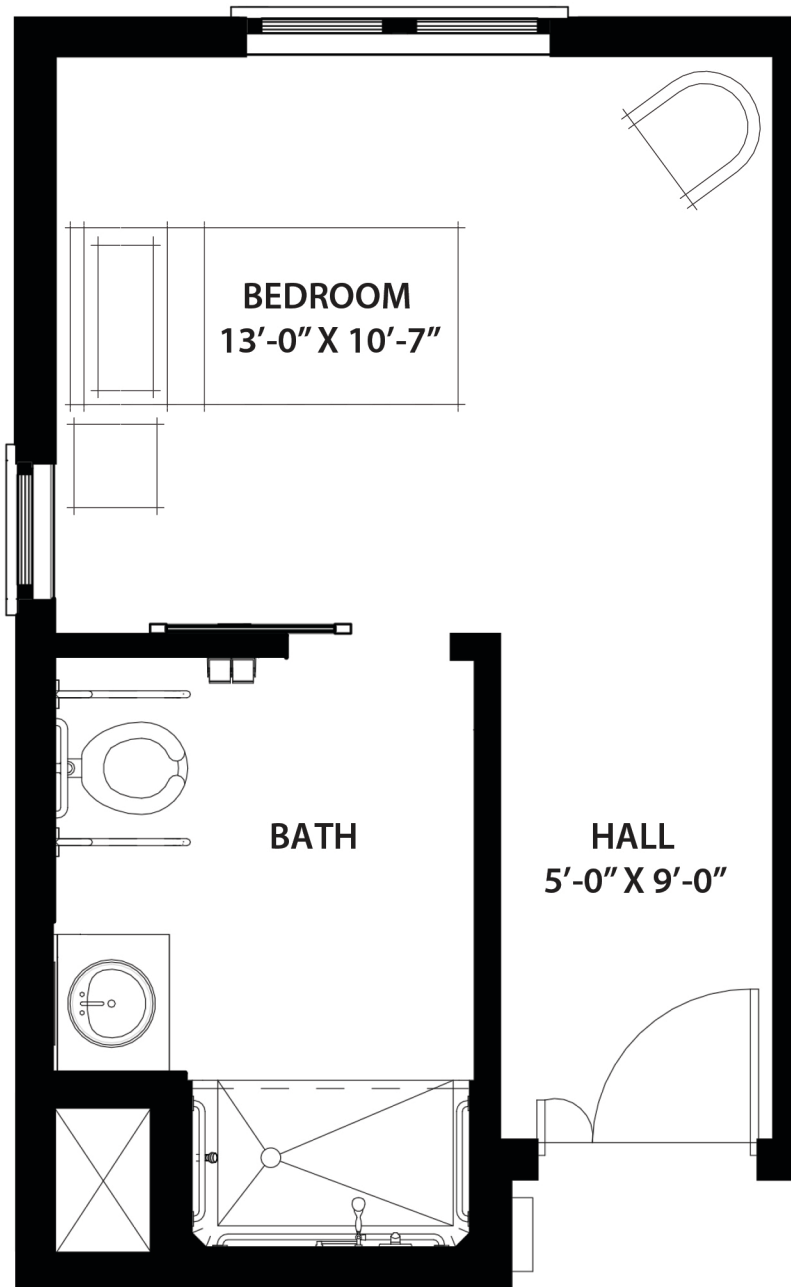

PENROSE HARBOR MEMORY CARE

264 sq. ft.

*Details and dimensions may vary slightly

A MEMBER OF EMERALD COMMUNITIES