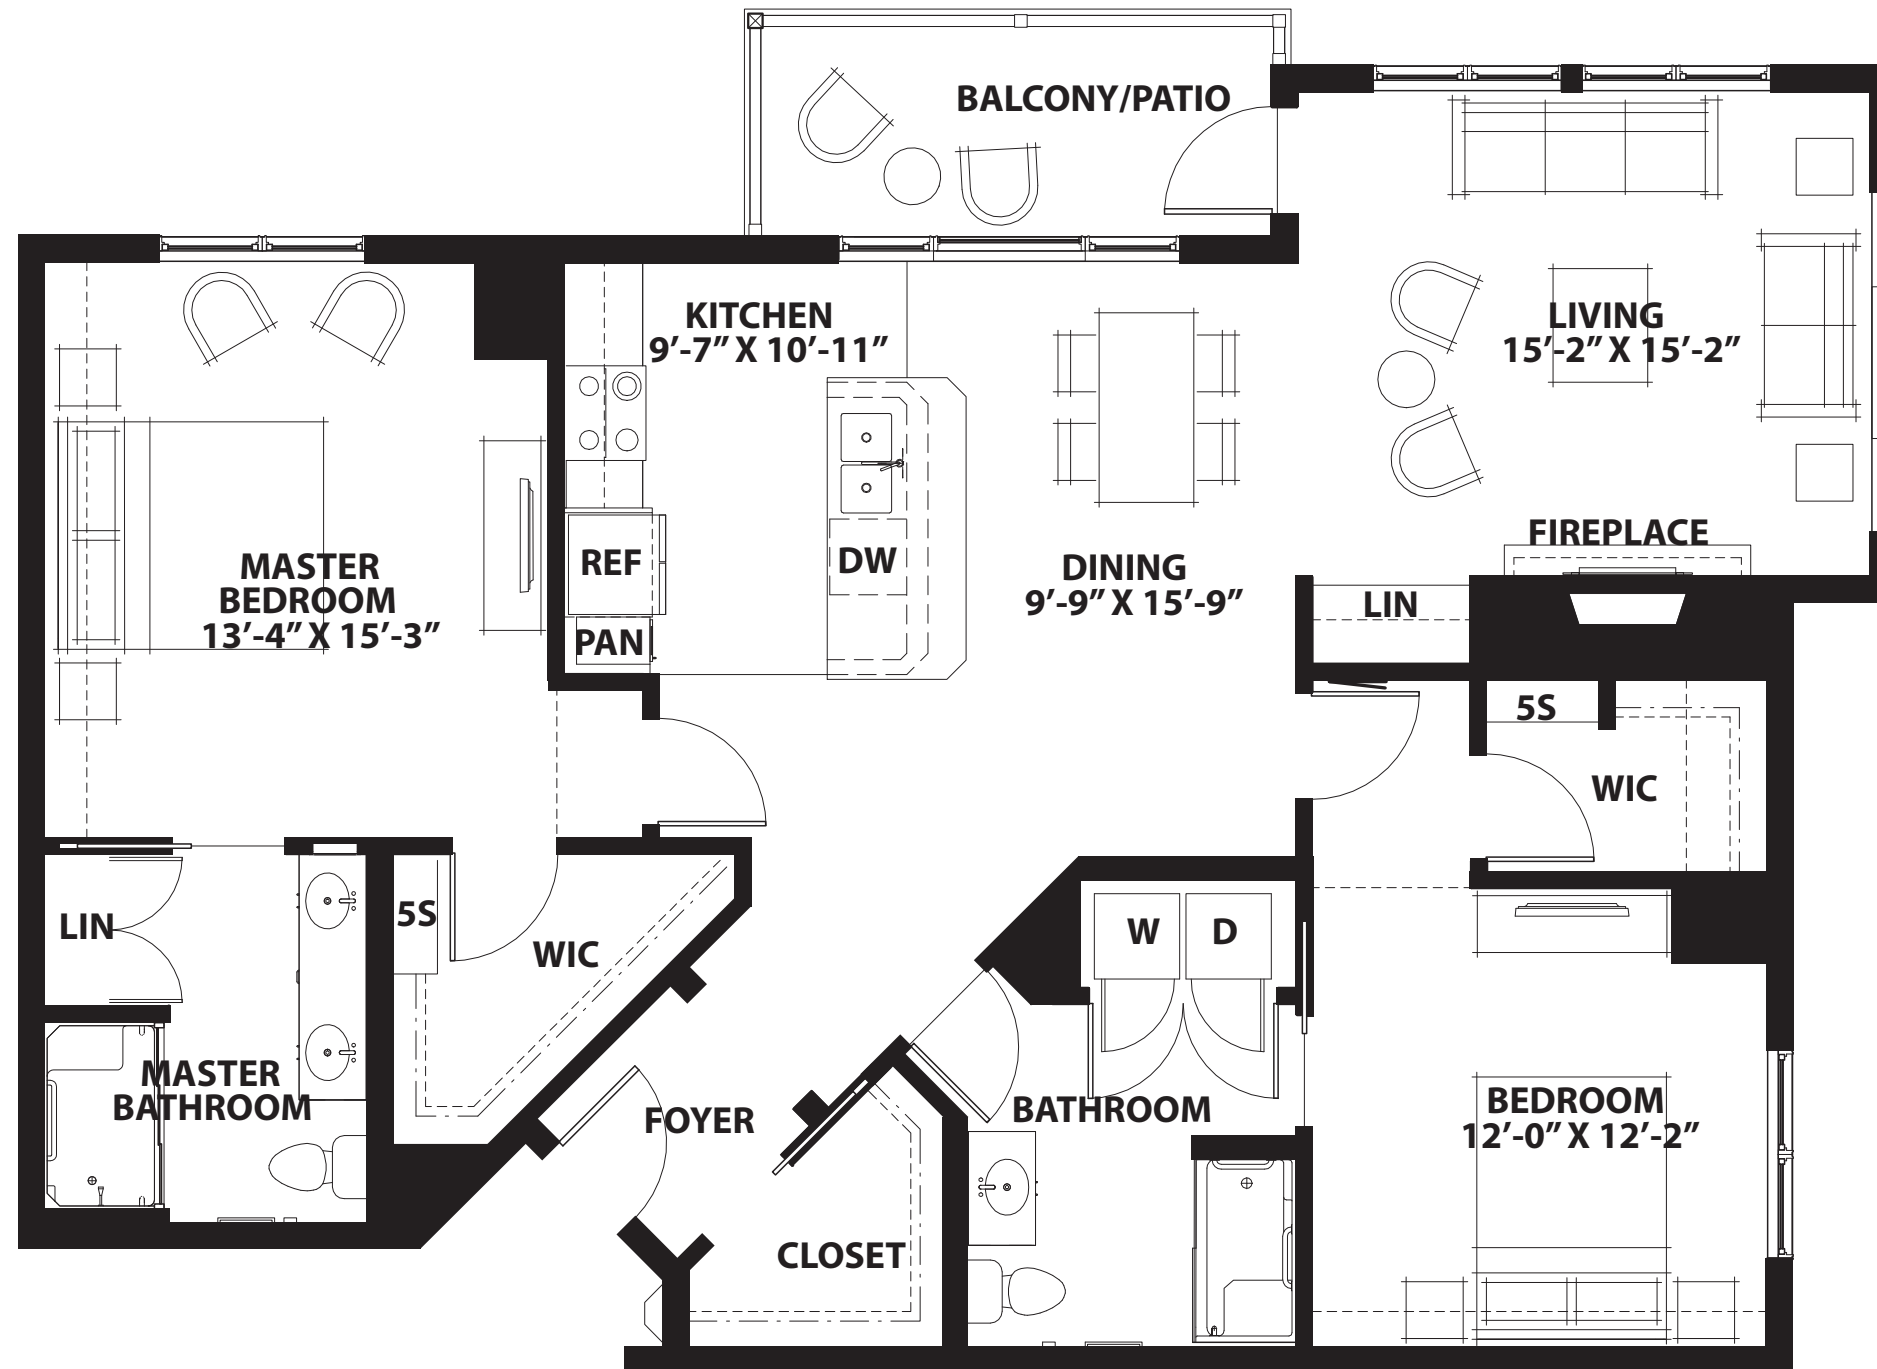

MAJESTIC

Two Bedroom (End Unit)

1362 sq. ft.

*Details and dimensions may vary slightly

A MEMBER OF EMERALD COMMUNITIES