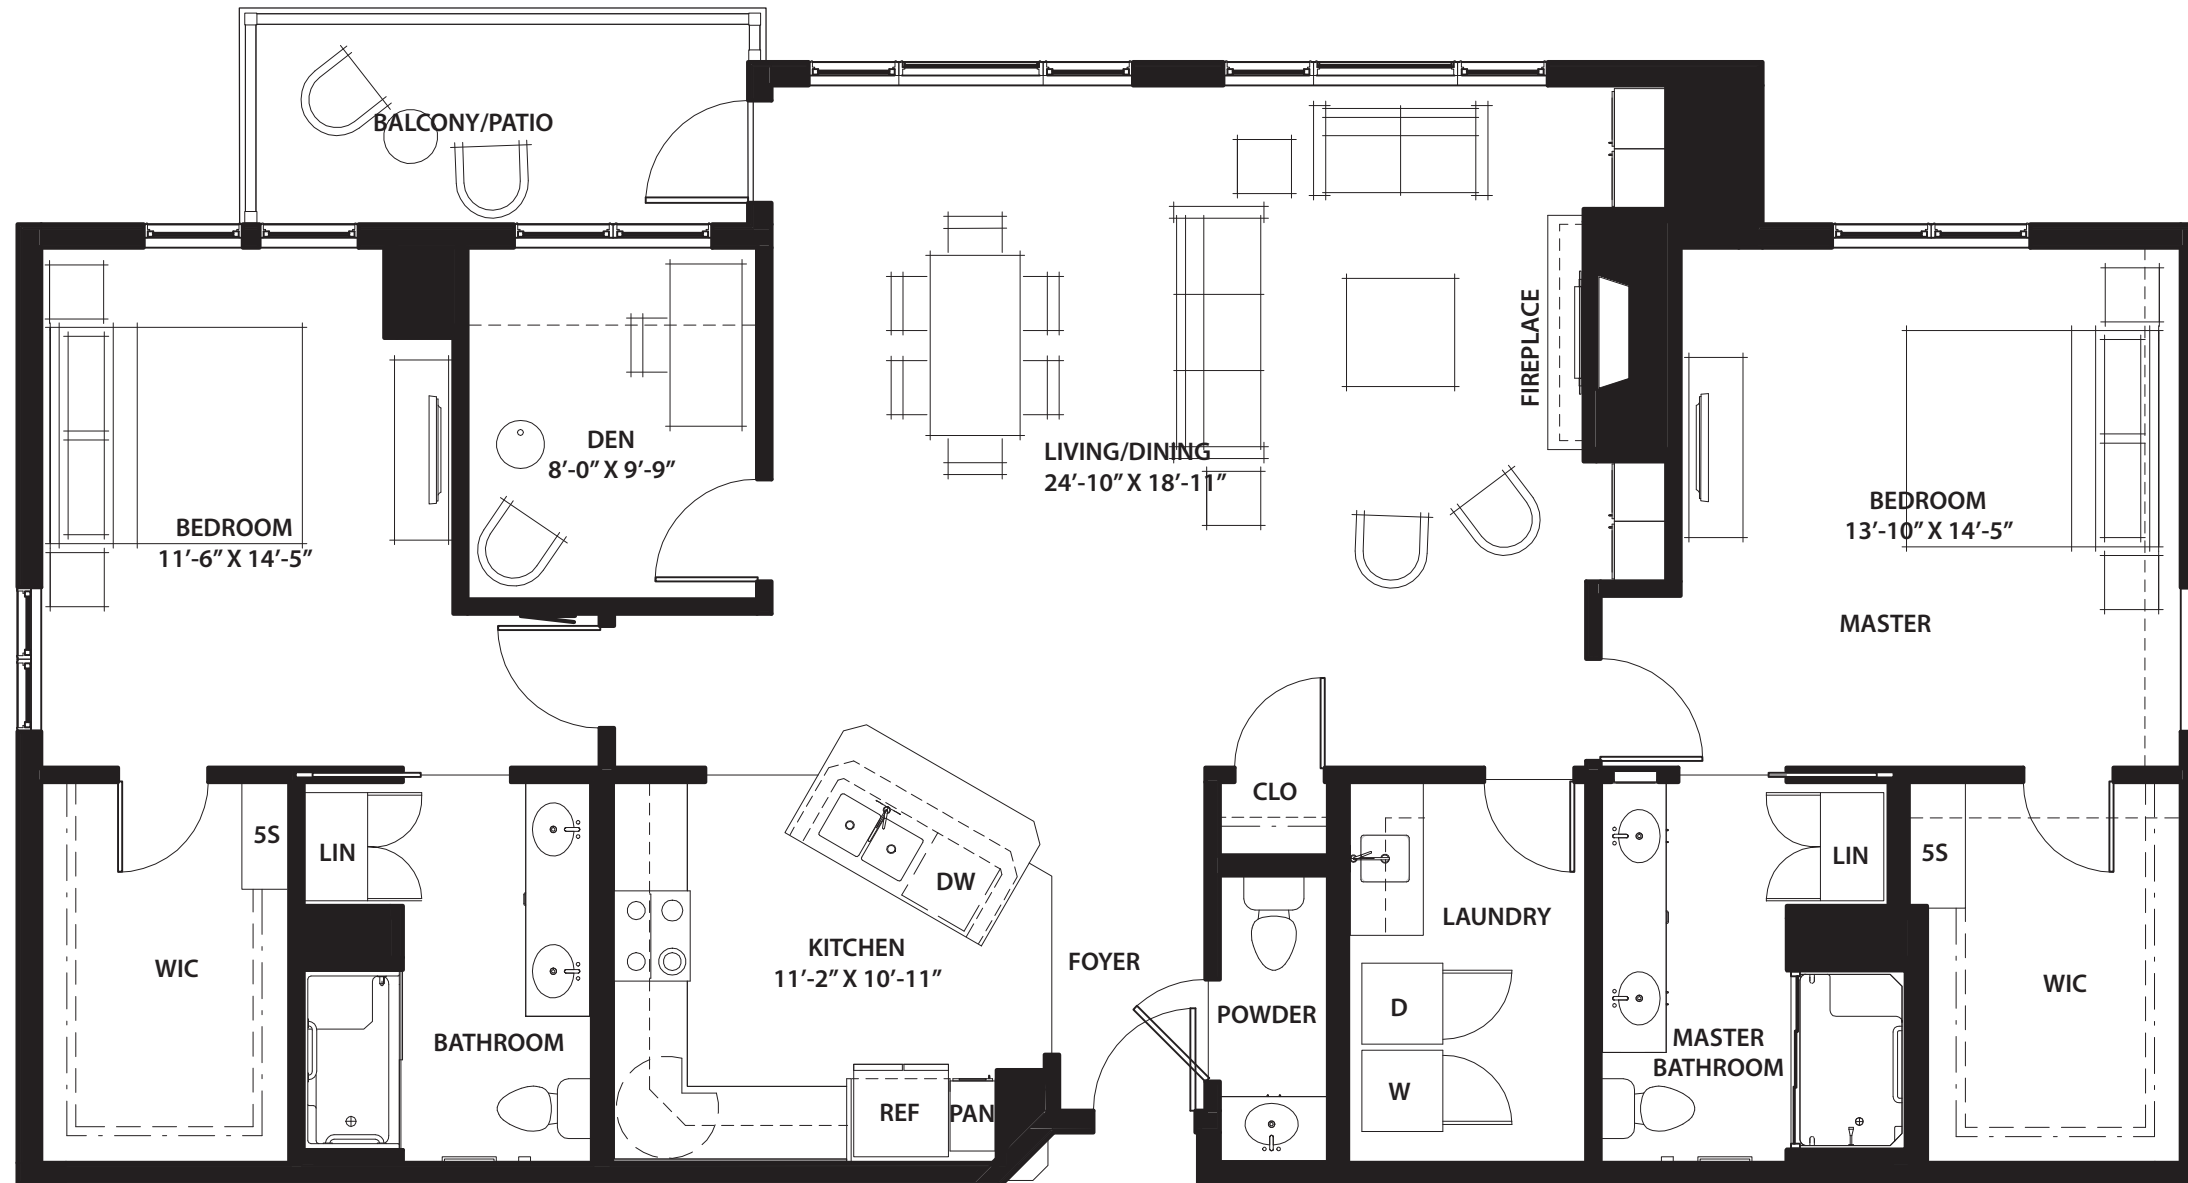

MISSOURI

Two Bedroom with Den Plus

1650 sq. ft.

*Details and dimensions may vary slightly

A MEMBER OF EMERALD COMMUNITIES