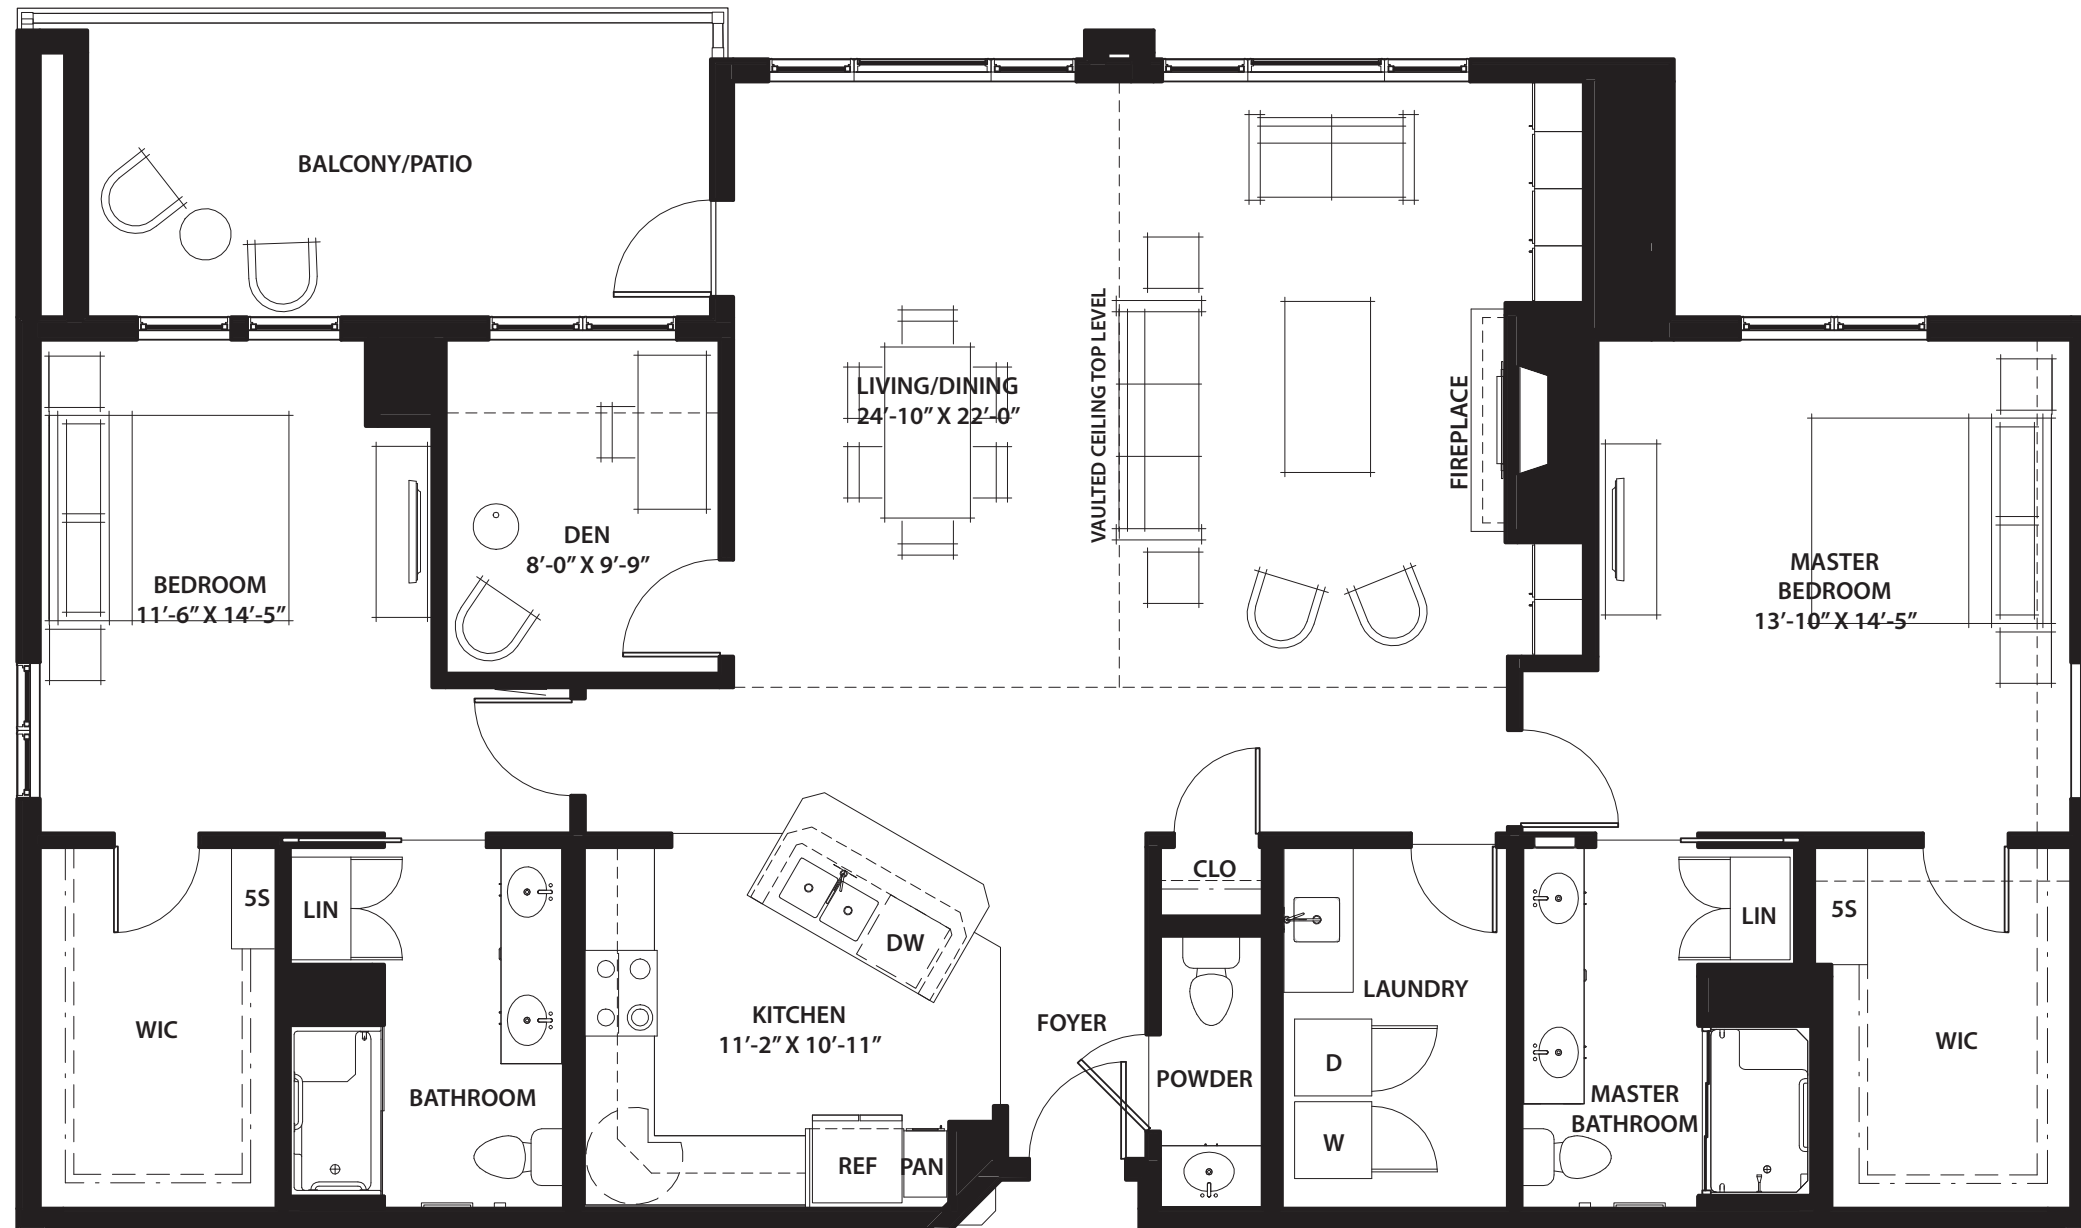

MYSTIC

Two Bedroom with Den Plus (Penthouse)

1739 sq. ft.

*Details and dimensions may vary slightly

A MEMBER OF EMERALD COMMUNITIES