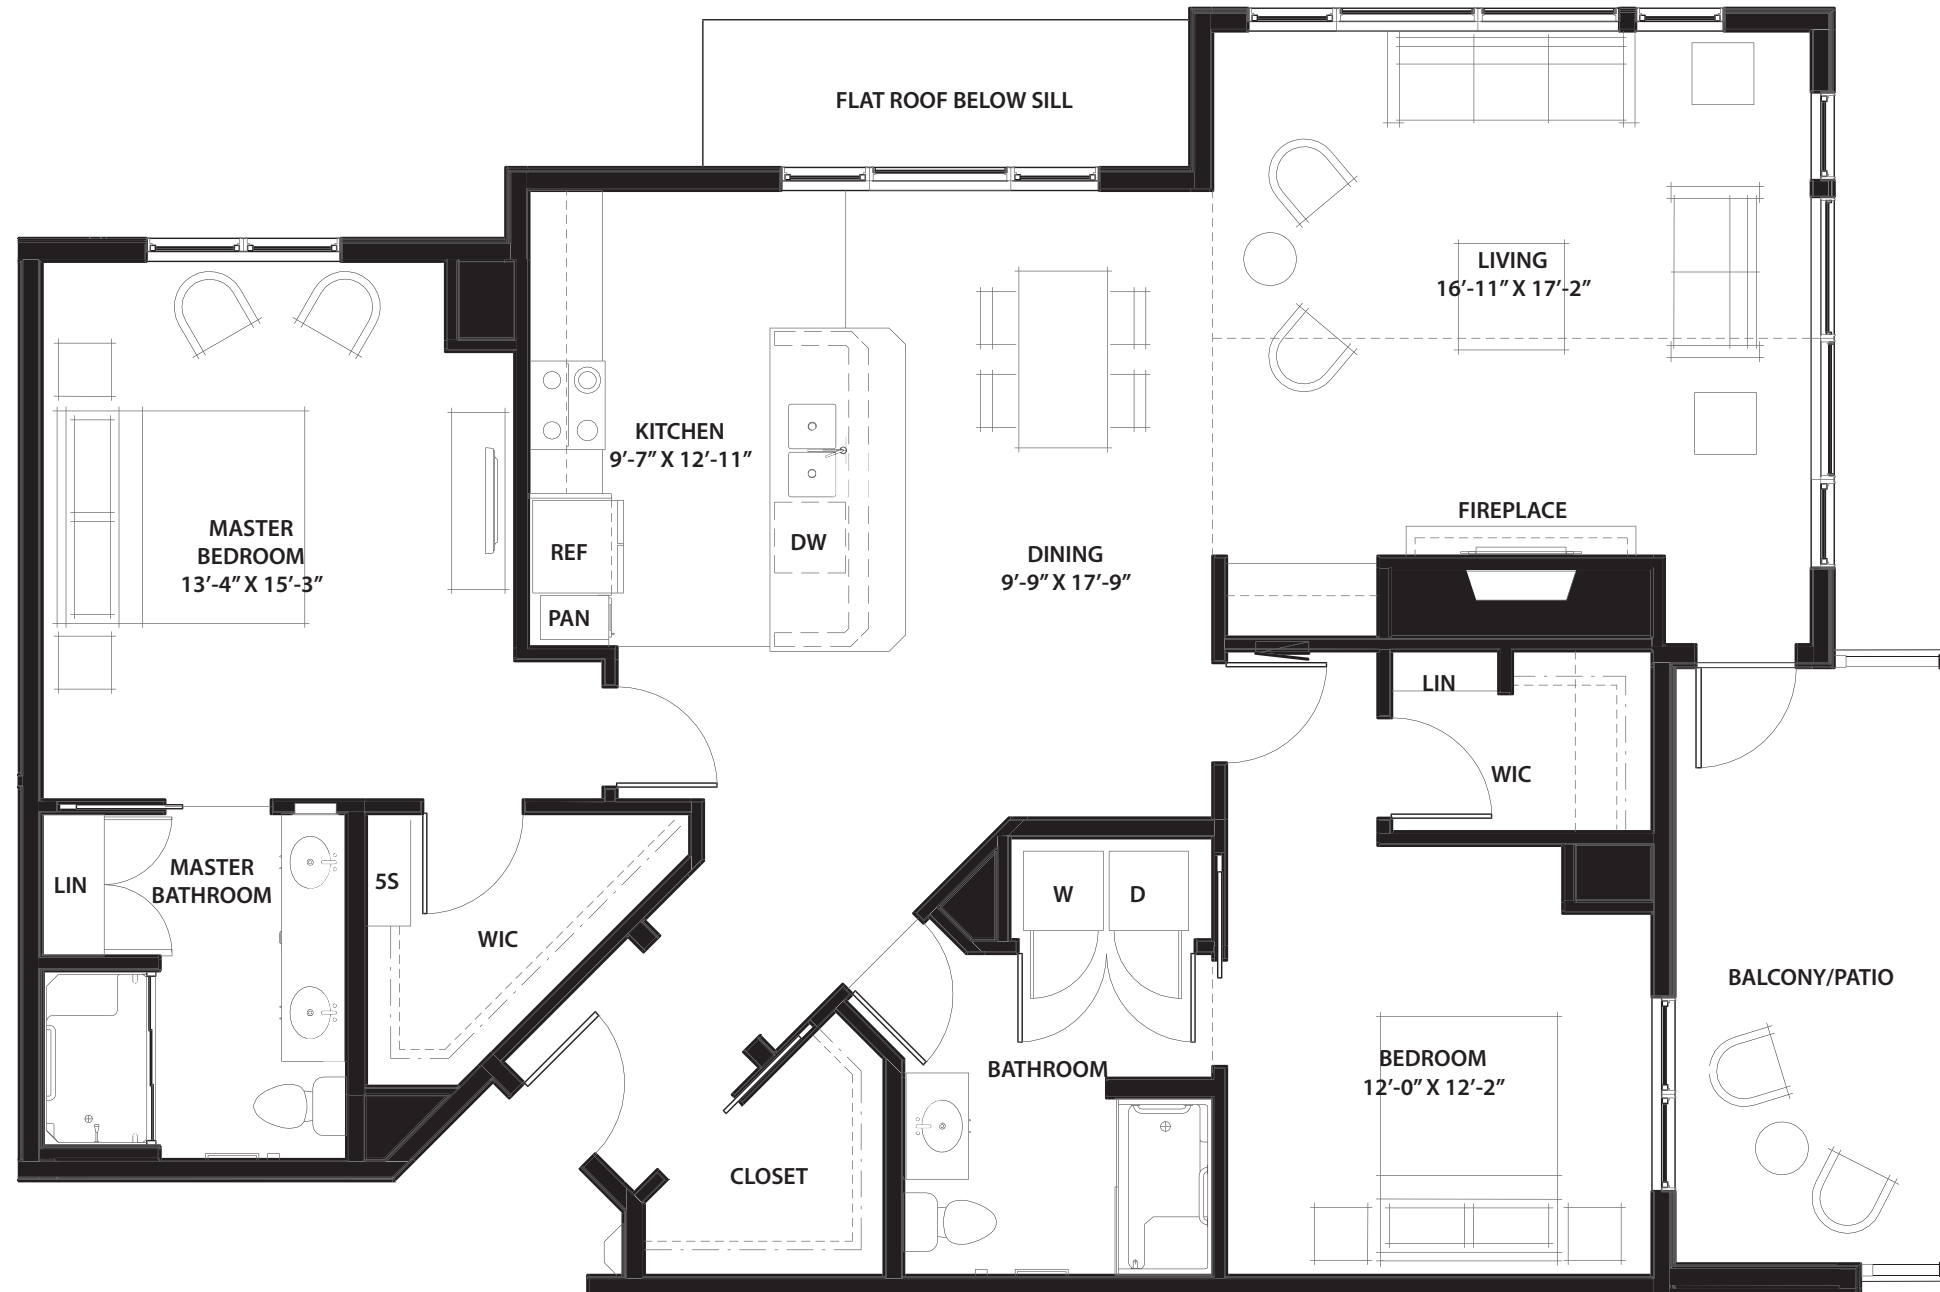

# REIVER

Two Bedroom Plus (End Unit)

1471 sq. ft.

\*Details and dimensions may vary slightly

A MEMBER OF EMERALD COMMUNITIES