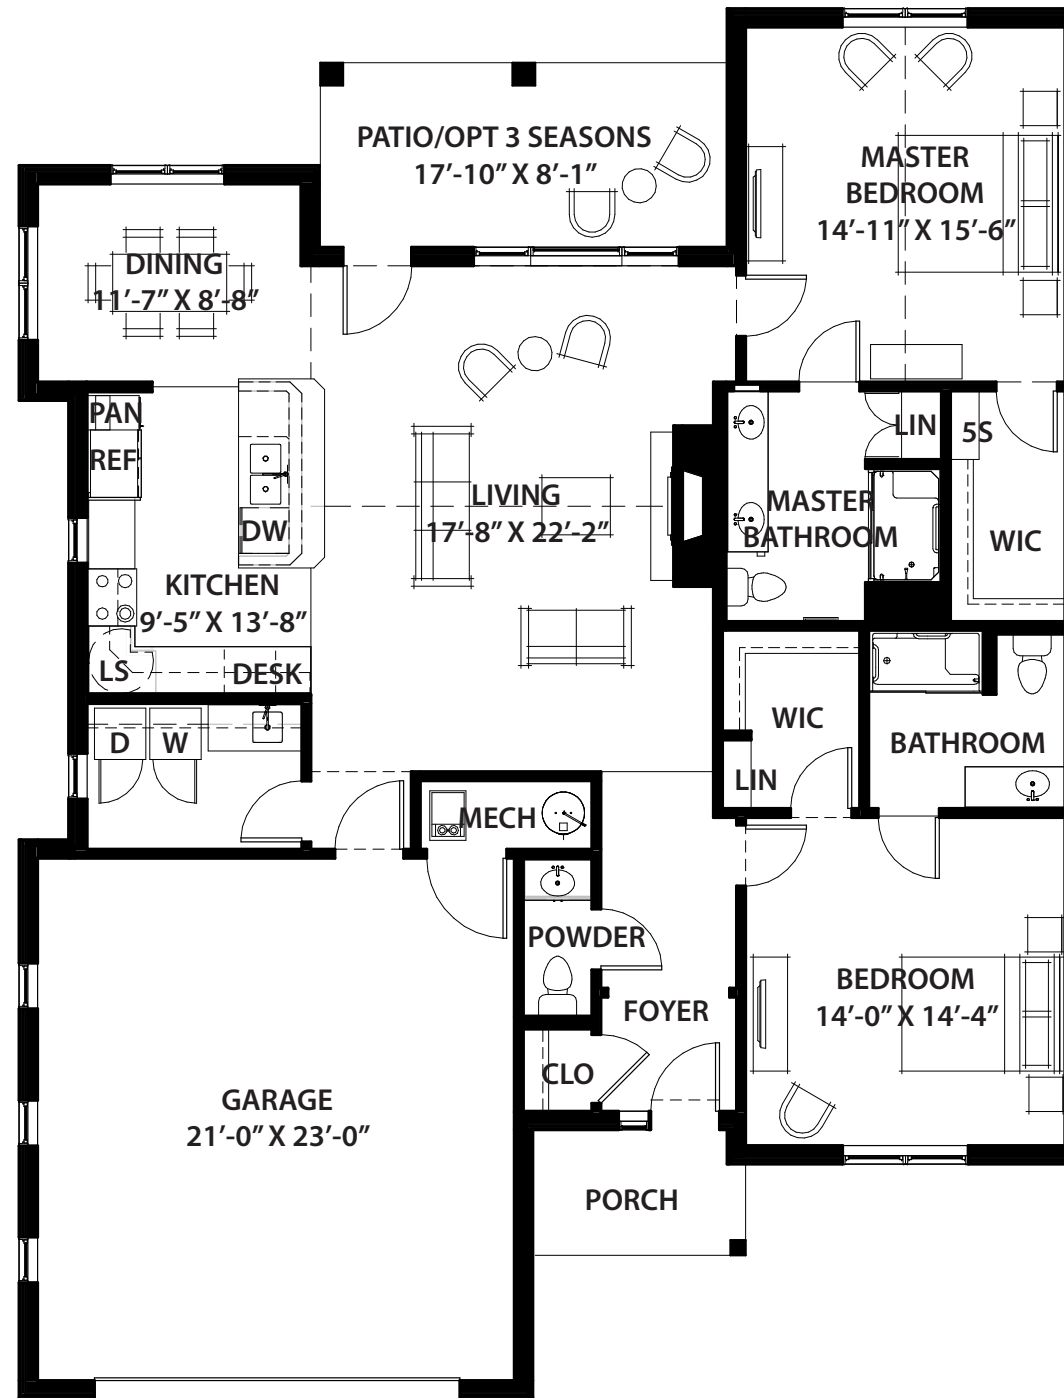

TRADITION

Cottage

1600 sq. ft. cottage

*Details and dimensions may vary slightly

A MEMBER OF EMERALD COMMUNITIES